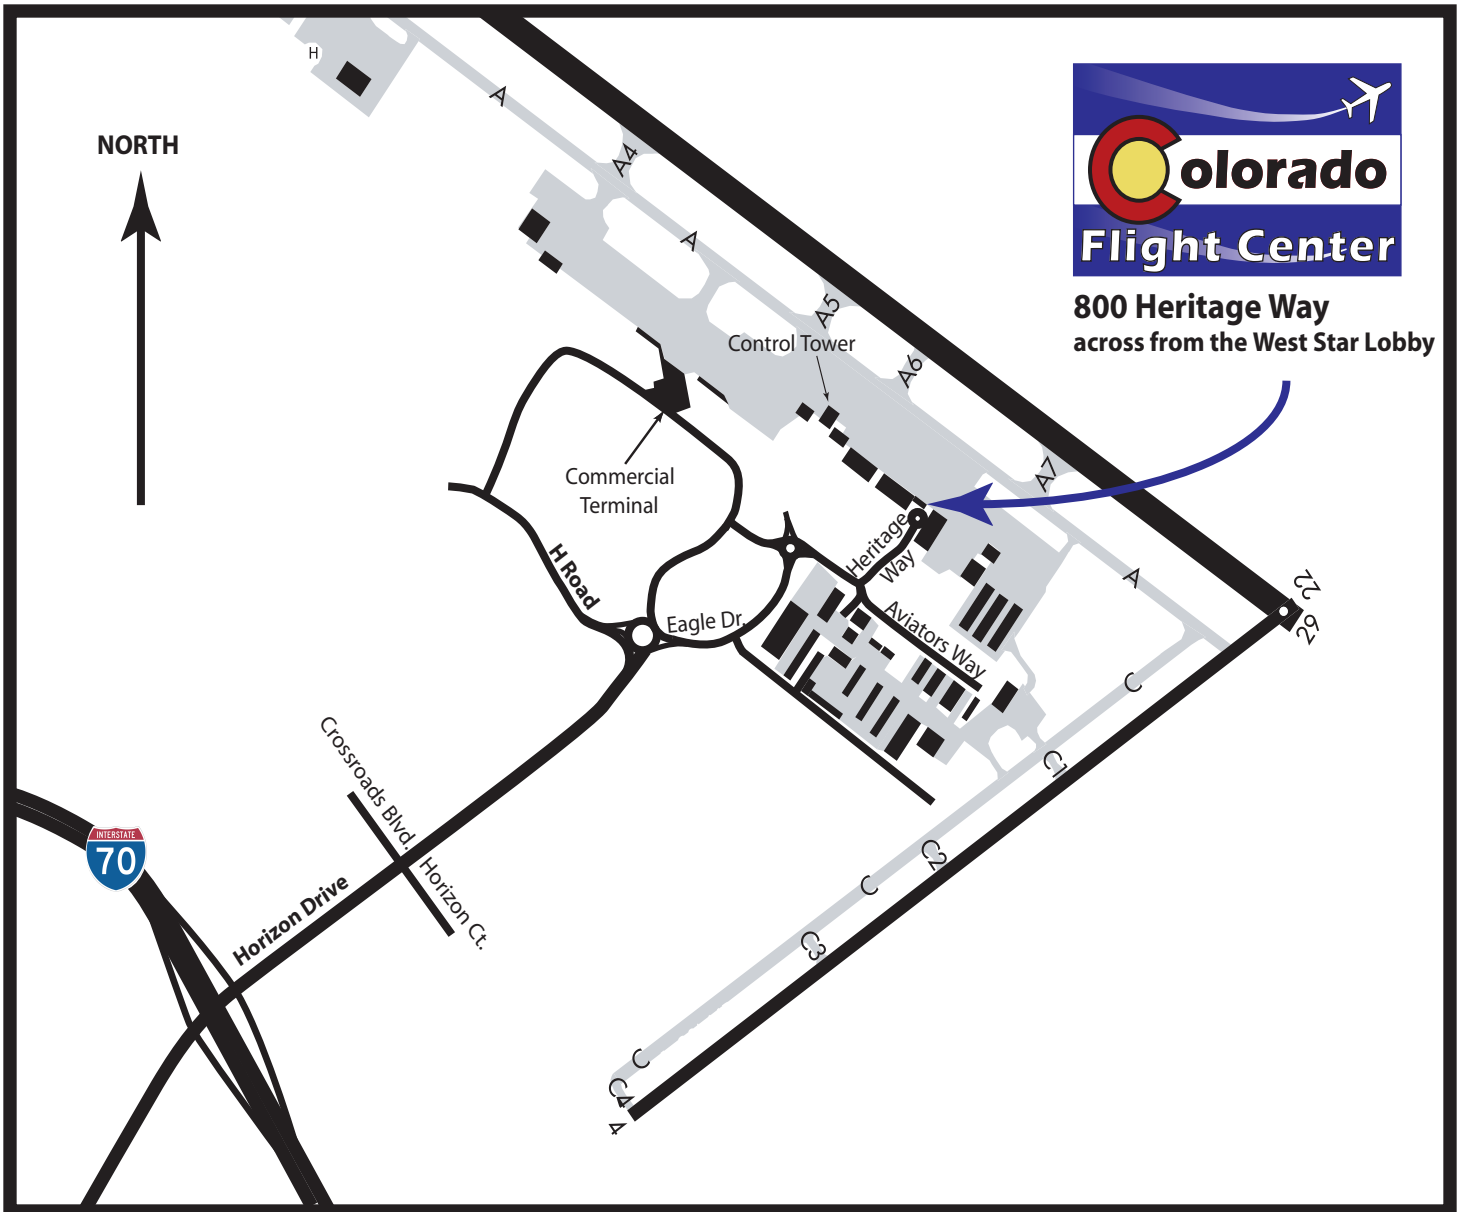

## Directions to Colorado Flight Center!

**By road:** Take Horizon Drive (exit 31 from I-70) north to the Grand Junction Regional Airport entrance at "H" Road. Enter the roundabout, then exit immediately at the first right on to Eagle Drive. Follow Eagle Drive to the next roundabout and take the first right on Aviators Way, then make the first left on to Heritage Way. There is visitor parking to the left just before you reach the circle drive. Our office is located on the first floor of the 800 Building, just north of the circle drive.

**By air:** Taxi clear of the runway, then request to taxi to the "Colorado Flight Center" ramp, about 1000 feet east of the Control Tower, south of Taxiway A between A6 and A7. We share our aircraft parking area with the West Star Aviation FBO.